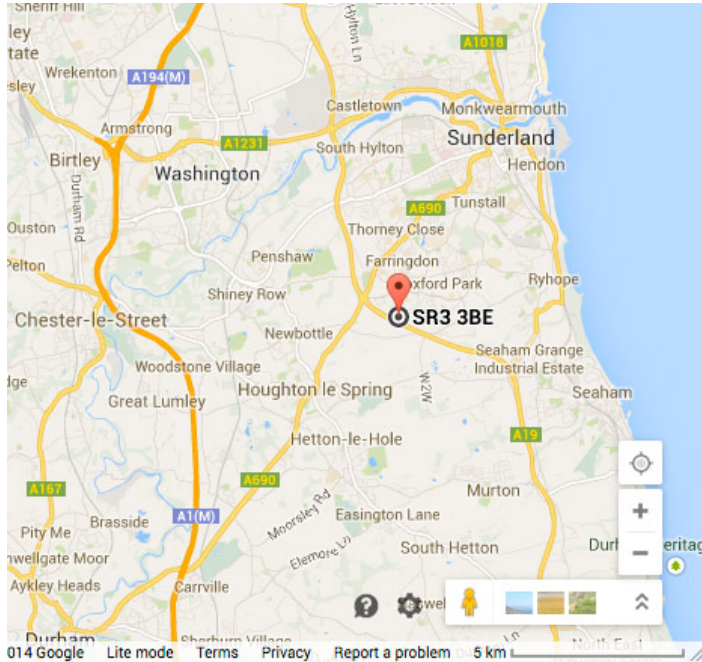

Acenta Distribution – Sunderland

Map and Directions

Directions

Access is easiest using either:

From A1(M)

1. Exit A1(M) at Junction 62; take the A690 exit to Sunderland.

OR

From A19

1. Exit at A690 signposted A690 Durham / Sunderland.

Then both routes:

2. At the roundabout with the A19 / A690 take the exit onto City Way signposted B1286 Doxford Park, Silksworth, Ryhope.
3. At the next roundabout head straight on taking the 1st exit onto City Way.
4. Turn right onto Camberwell Way.
5. At the next roundabout head straight on taking the 2nd exit.
6. Turn right onto Azure Court. Acenta distribution – Sunderland is on the left.
7. Turn immediate left.
8. Turn immediate left into car park.