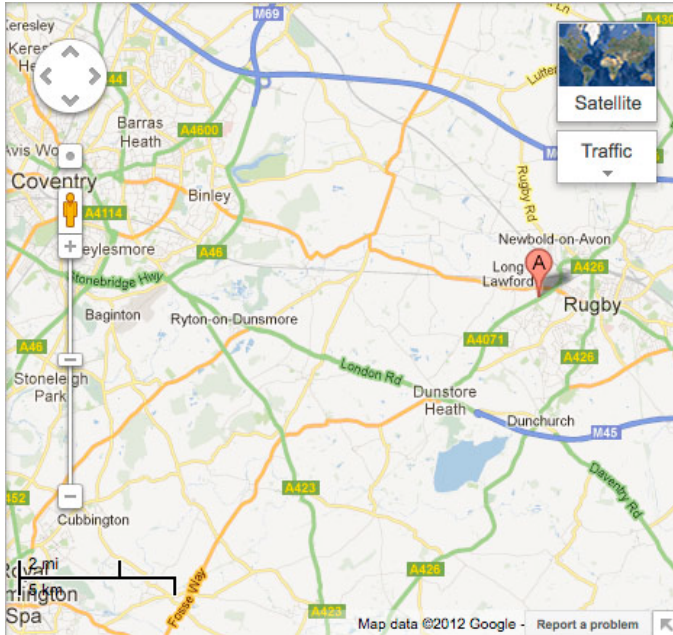

Acenta Distribution – Rugby

Map and Directions

Directions

Access is easiest using Junction 1 of the M6.

1. At the island above the Motorway take the A426 heading for Rugby.
2. At the next island take the 2nd exit (A426) – Leicester Road - signposted Rugby. Keep in the middle lane as the inside lane filters into Central Park Drive.
3. The 2nd exit is taken at the next island (A426) Leicester Road.
4. At the next island take the 2nd exit (A426) Leicester Road
5. At the next island take the 2nd exit (A426) Leicester Road
6. Approaching the next island take the right hand lane to turn right onto the B4112 (2nd exit) signposted Newbold Harborough Magna.
7. At the next island take the 1st exit onto the A4071, signposted Birmingham, Coventry, A45.
8. On the A4071 take the first exit at the roundabout, signposted Birmingham, Coventry, A45.
9. At the junction with the A428 – traffic lights – turn right heading for Long Lawford.
10. Turn first left into Paynes Lane Industrial Estate
11. Drive to the end of Paynes Lane and enter Acenta Distribution – Rugby.

Once through the gates follow the road to the visitor car parking area in front of the main office block.

At the main entrance there is an intercom through to reception, report here and you will then be directed to your destination on site.