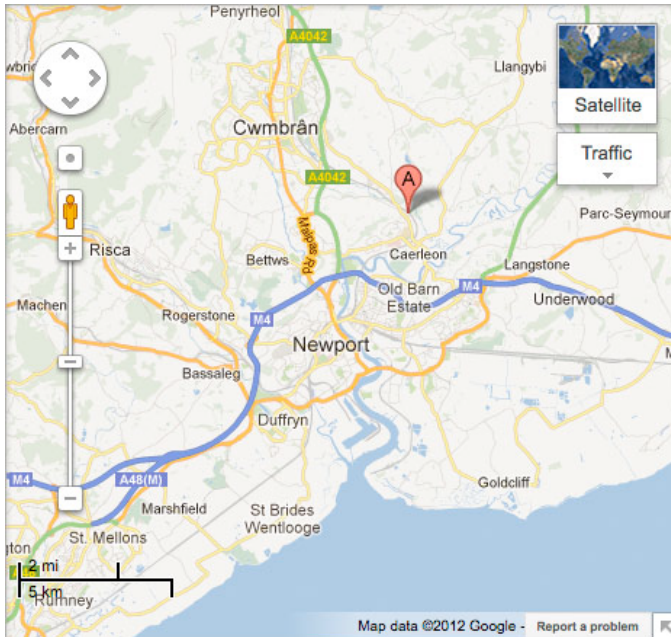

## Acenta Distribution – Newport

### Map and Directions

---

### Directions

Access is easiest using Junction24 of the M4.

1. At Junction 24 exit towards the A48 Newport (E) Casnewydd (Dn), A449 Monmouth – Trefynwy.
2. Heading down towards the Coldra Roundabout keep in the middle lane B4237 (&A449), as the inside lane filters off onto the A48 motorway heading for Newport.
3. Take the 2nd exit onto The Coldra – B4237.
4. Heading towards the City Centre turn right on the B4236 heading for Caerleon up the Royal Oak Hill.
5. Keep on the B4236 and over the M4 Motorway.
6. Keep on the B4236 as it changes from Catsach Road to Belmont Hill, to Old Hill and on to New Road B4238.
7. At the 'T' Junction turn right onto High Street – B4236.
8. Follow the B4236 as it splits into a one way single lane road.
9. At the roundabout take the first exit onto Station Road – B4236.
10. Follow the B4236 – Ponthir Road until the Western Industrial Estate on the right.
11. Turn right into the estate and Acenta Distribution – Newport is on the left.

**Visitor parking is in the car park at the front of the main office block.**

**At the main entrance there is an intercom through to reception, report here and you will then be directed to your destination on site.**